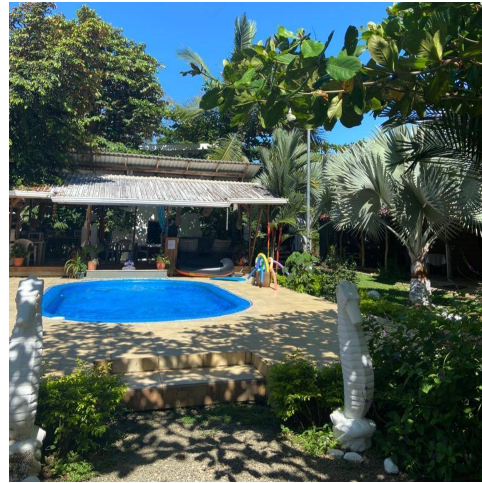

CENTURY 21®

Caribe

Frente Restaurante El Rincón Porteño, Limón, Puerto Viejo de Talamanca, 70403, Puerto Viejo, Talamanca, Limón
T (+506) 4070-0014 | info@c21caribe.com | www.c21caribe.com

PROPERTY DATA

ID: 187578

- Type: Hotel
- Sale Price: 590,000 USD
- Land: 1,311.0 Sqm
- Building: 500.0 Sqm
- Front Measurement: 34.0 M
- Bathrooms: 11
- Year Built: 2016
- Land: Regular

GENERAL DATA

- Pets Allowed

Agent: Kerstin Eichenlaub
Mail: kerstin@c21caribe.com
C +50683047737

LOCATION OF THE PROPERTY
banana azul 1, Puerto Viejo
Talamanca, Limón