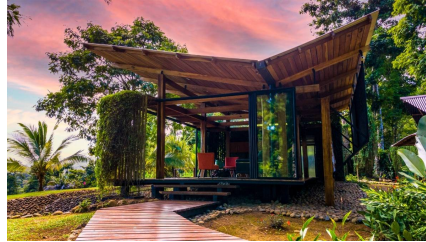

CENTURY 21®

Caribe

Frente Restaurante El Rincón Porteño, Limón, Puerto Viejo de Talamanca, 70403, Puerto Viejo, Talamanca, Limón
T(+506) 4070-0014 | info@c21caribe.com | www.c21caribe.com

PHOTO CATALOG

ID 566664