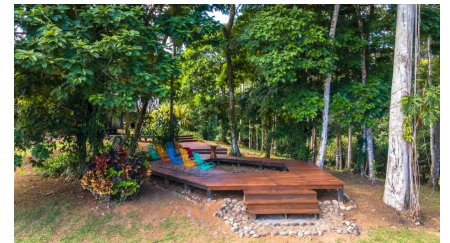

CENTURY 21®

Caribe

Frente Restaurante El Rincón Porteño, Limón, Puerto Viejo de Talamanca, 70403, Puerto Viejo, Talamanca, Limón
T(+506) 4070-0014 | info@c21caribe.com | www.c21caribe.com

PHOTO CATALOG

ID 566664