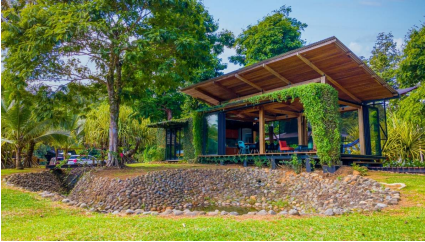

CENTURY 21®

Caribe

Frente Restaurante El Rincón Porteño, Limón, Puerto Viejo de Talamanca, 70403, Puerto Viejo, Talamanca, Limón
T(+506) 4070-0014 | info@c21caribe.com | www.c21caribe.com

PHOTO CATALOG

ID 566664